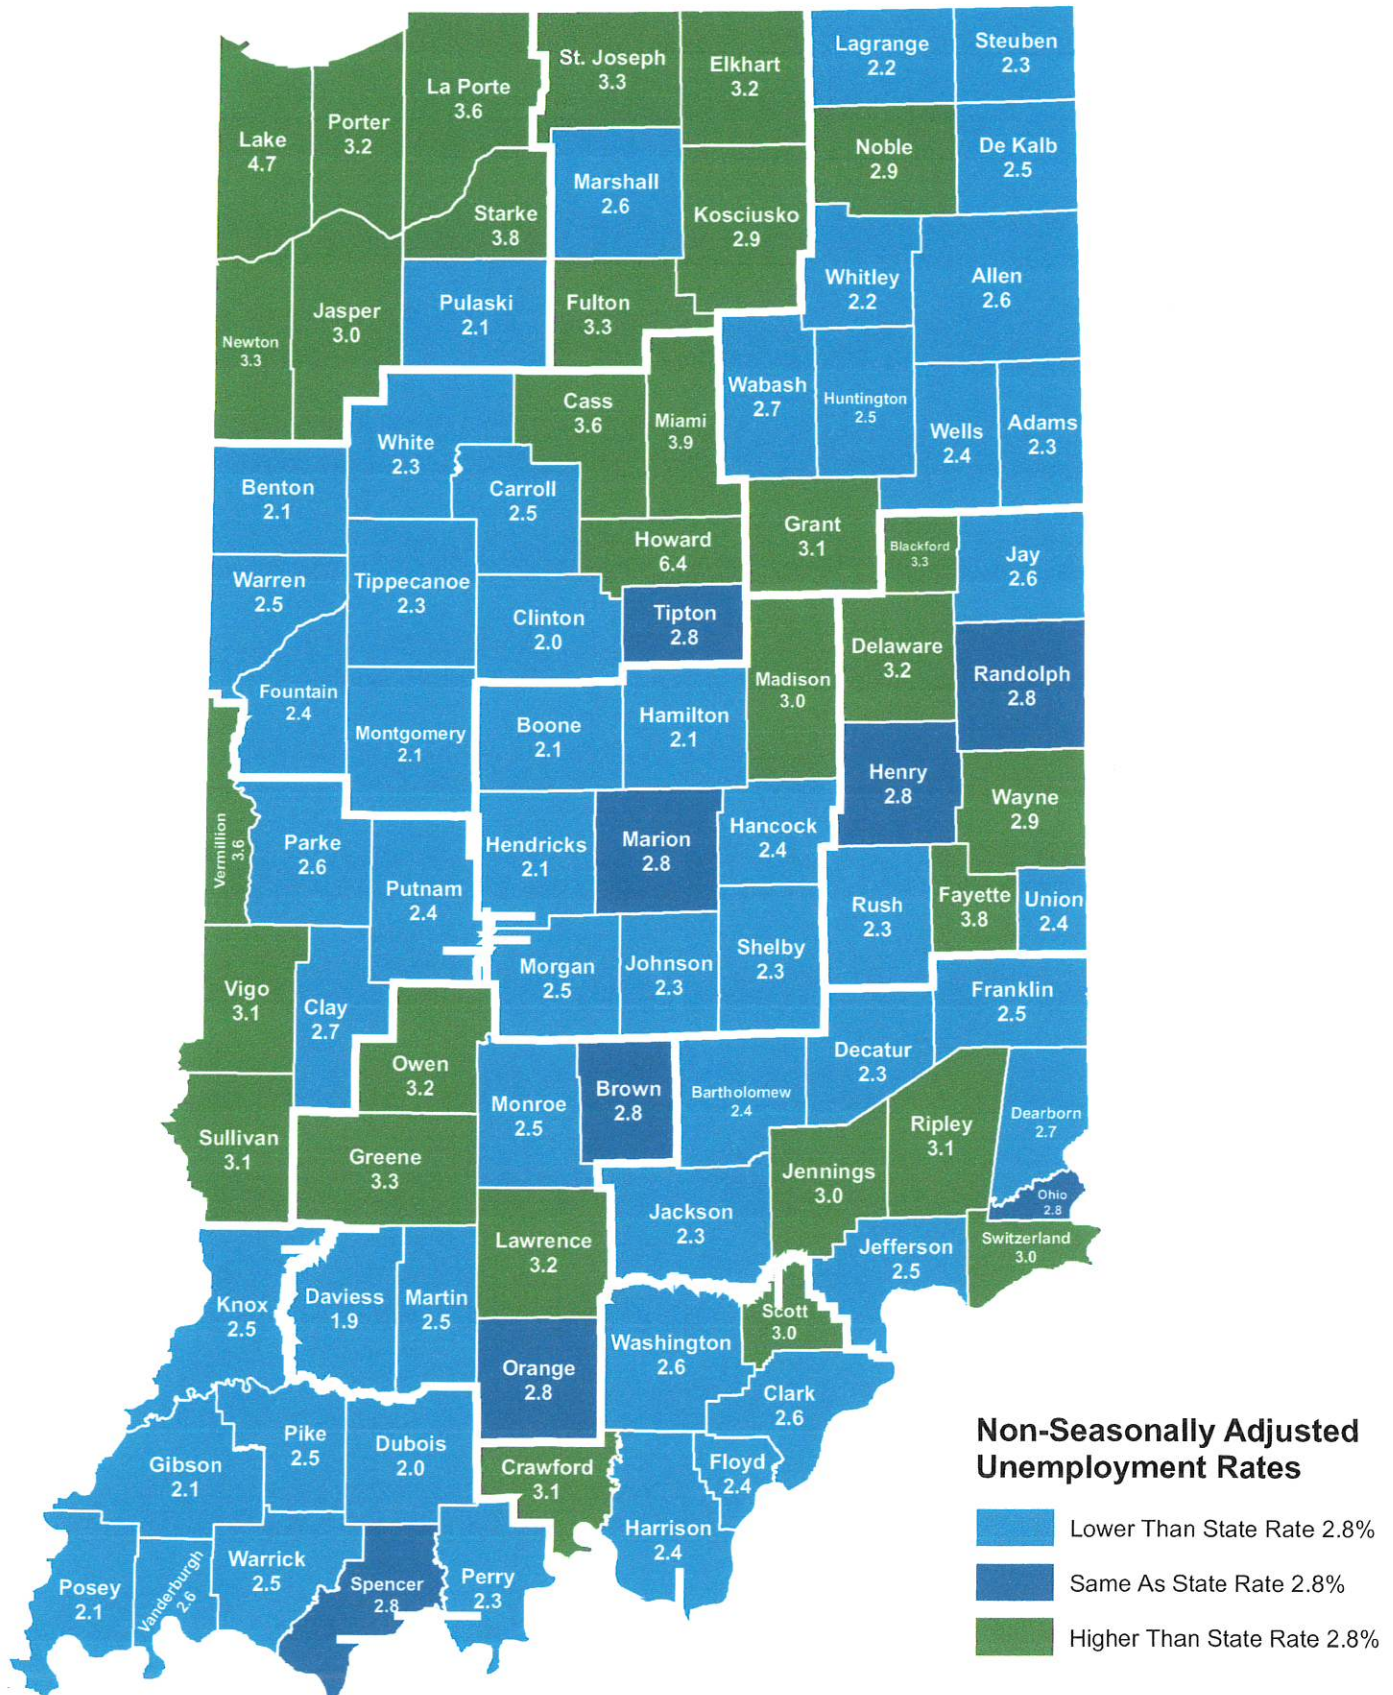

County Unemployment Rates

December 2023 - Non Seasonally Adjusted

Indiana Non-Seasonally Adjusted Rate 2.8%
 Indiana Seasonally Adjusted Rate 3.6%
 Source: DWD, Local Area Unemployment Statistics

RANKING OF COUNTY DATA
Unemployment Rates by County

December 2023 (Preliminary)

Prepared January 19, 2024

RANK	AREA	RATE	RANK	AREA	RATE
1	Howard	6.4	47	Parke	2.6
2	Lake	4.7	48	Vanderburgh	2.6
3	Miami	3.9	49	Washington	2.6
4	Fayette	3.8	50	Carroll	2.5
5	Starke	3.8	51	DeKalb	2.5
6	Cass	3.6	52	Franklin	2.5
7	LaPorte	3.6	53	Huntington	2.5
8	Vermillion	3.6	54	Jefferson	2.5
9	Blackford	3.3	55	Knox	2.5
10	Fulton	3.3	56	Martin	2.5
11	Greene	3.3	57	Monroe	2.5
12	Newton	3.3	58	Morgan	2.5
13	St. Joseph	3.3	59	Pike	2.5
14	Delaware	3.2	60	Warren	2.5
15	Elkhart	3.2	61	Warrick	2.5
16	Lawrence	3.2	62	Bartholomew	2.4
17	Owen	3.2	63	Floyd	2.4
18	Porter	3.2	64	Fountain	2.4
19	Crawford	3.1	65	Hancock	2.4
20	Grant	3.1	66	Harrison	2.4
21	Ripley	3.1	67	Putnam	2.4
22	Sullivan	3.1	68	Union	2.4
23	Vigo	3.1	69	Wells	2.4
24	Jasper	3.0	70	Adams	2.3
25	Jennings	3.0	71	Decatur	2.3
26	Madison	3.0	72	Jackson	2.3
27	Scott	3.0	73	Johnson	2.3
28	Switzerland	3.0	74	Perry	2.3
29	Kosciusko	2.9	75	Rush	2.3
30	Noble	2.9	76	Shelby	2.3
31	Wayne	2.9	77	Steuben	2.3
32	Brown	2.8	78	Tippecanoe	2.3
33	Henry	2.8	79	White	2.3
34	Marion	2.8	80	LaGrange	2.2
35	Ohio	2.8	81	Whitley	2.2
36	Orange	2.8	82	Benton	2.1
37	Randolph	2.8	83	Boone	2.1
38	Spencer	2.8	84	Gibson	2.1
39	Tipton	2.8	85	Hamilton	2.1
40	Clay	2.7	86	Hendricks	2.1
41	Dearborn	2.7	87	Montgomery	2.1
42	Wabash	2.7	88	Posey	2.1
43	Allen	2.6	89	Pulaski	2.1
44	Clark	2.6	90	Clinton	2.0
45	Jay	2.6	91	Dubois	2.0
46	Marshall	2.6	92	Daviess	1.9